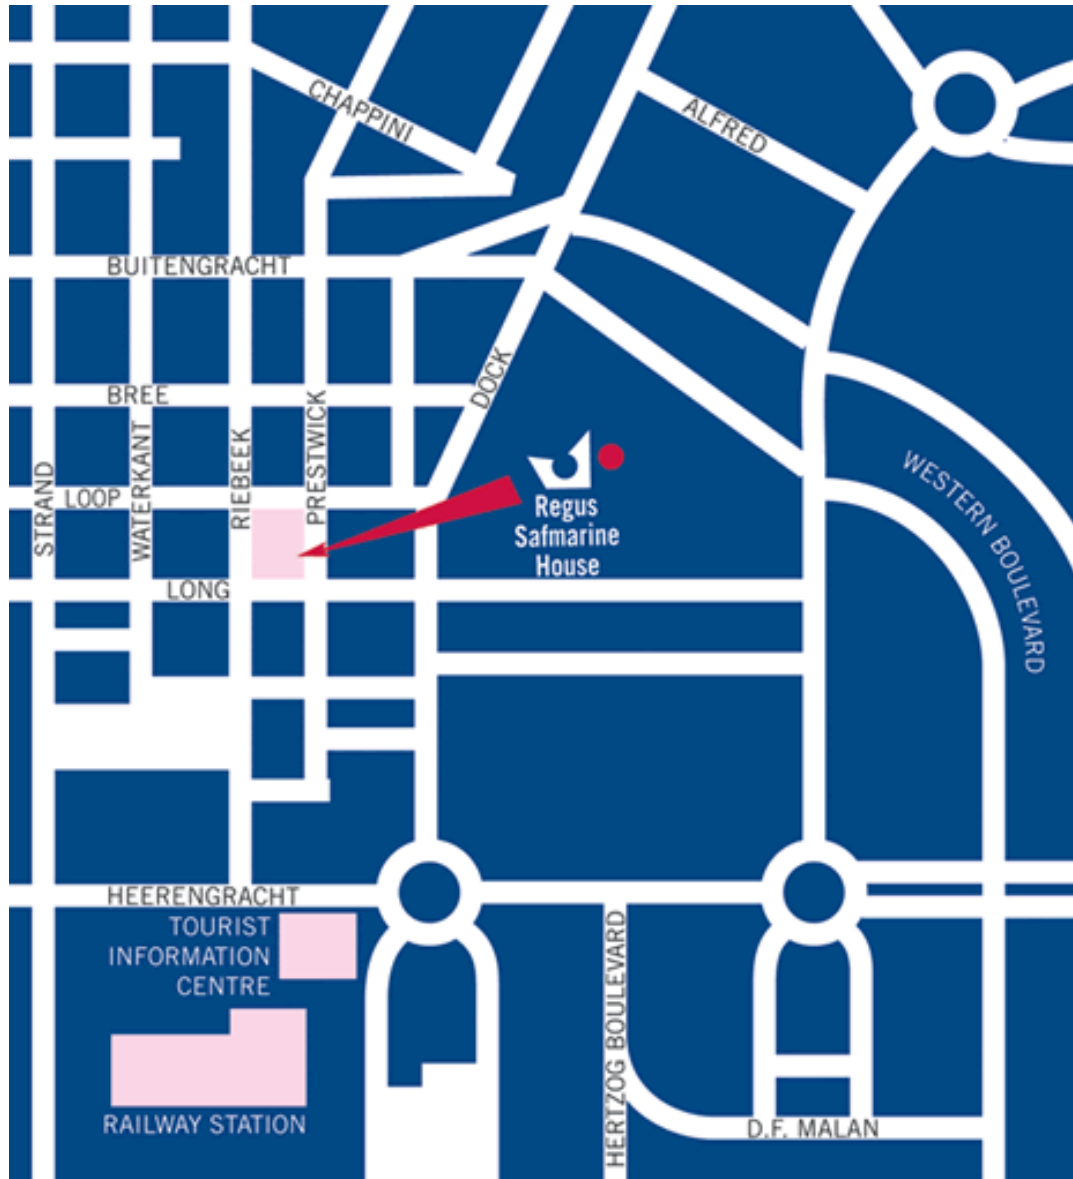

MAP TO CCI CAPE TOWN OFFICES

3rd Floor, Triangle House, 22 Riebeek Street, Cape Town, 8001

Directions:

- Follow the Waterfront, City signs from the N1 or N2.
- At the Waterfront traffic light continue straight in Buitengracht Street.
- Turn left in Riebeek Street and Safmarine House will be on your left hand side between Loop and Long Streets.
- To get to Safmarine House's parking you turn left in Loop Street and right in Prestwick Street.
- The parking will be on your right.
- To get to the Wesbank parking you turn right out of Riebeek Street into Long Street.
- The parking entrance is the first entrance to your left.